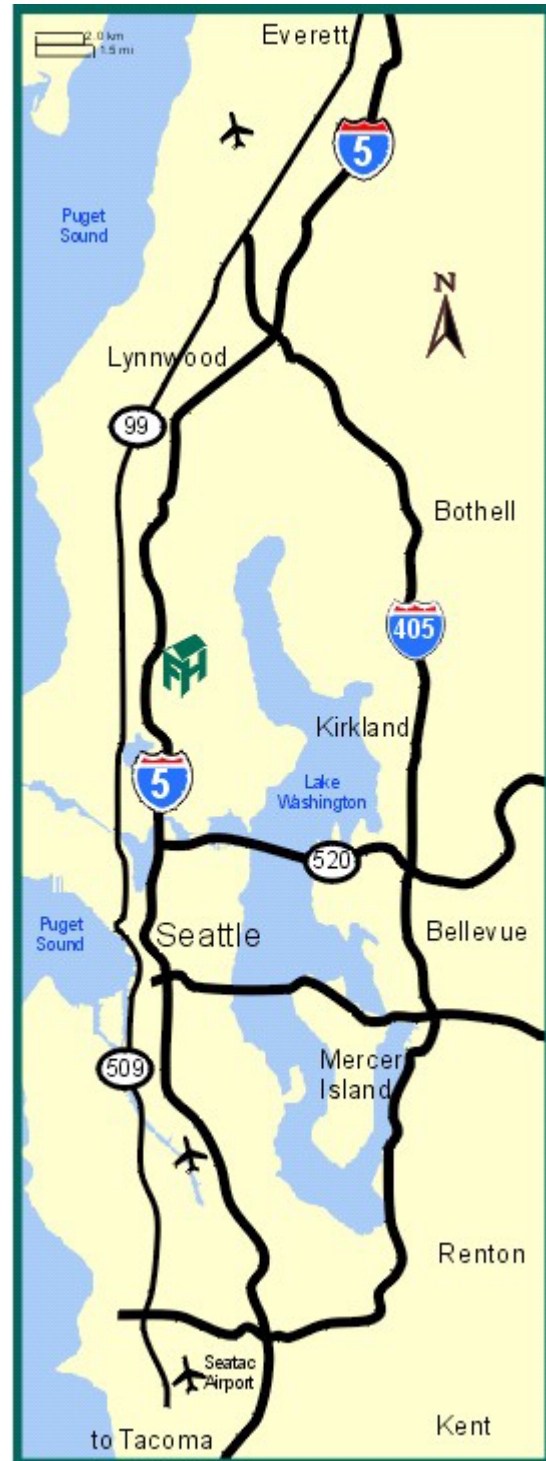

Foundation House at Northgate

From the **South** (Olympia, Tacoma, Federal Way, Seatac Airport, Boeing Field, or Seattle):

- I-5 North to exit 173 Northgate Way/1st Ave.
- Turn left at the end of the exit ramp onto 1st Ave.
- Turn right at the next light onto Northgate Way
- Turn left at 3rd Ave.
- Foundation House will be on your left about 2 blocks from

From the **North** (Canada, Bellingham, Anacortes, Everett, Lynnwood):

- I-5 South to exit 173 Northgate Way
- Turn left at the end of the exit ramp onto Northgate Way
- Pass under I-5
- Turn left at 3rd Ave. (2nd light)
- Foundation House will be on your left about 2 blocks from

From the **East** (Bellevue, Issaquah, Ellensburg, Spokane):

- I-90 West to I-5 North
- I-5 North to exit 173 Northgate Way/1st Ave.
- Turn left at the end of the exit ramp onto 1st Ave.
- Turn right at the next light onto Northgate Way
- Turn left at 3rd Ave.