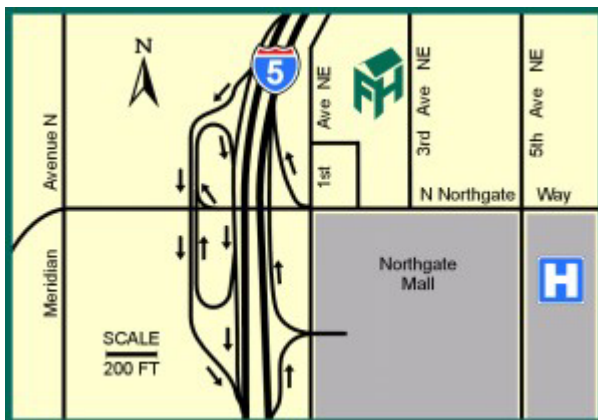

Foundation House at Northgate

From the **South** (Olympia, Tacoma, Federal Way, Seatac Airport, Boeing Field, or Seattle):

- I-5 North to exit 173 Northgate Way/1st Ave.
- Turn left at the end of the exit ramp onto 1st Ave.
- Turn right at the next light onto Northgate Way
- Turn left at 3rd Ave.
- Foundation House will be on your left about 2 blocks from

From the **North** (Canada, Bellingham, Anacortes, Everett, Lynnwood):

- I-5 South to exit 173 Northgate Way
- Turn left at the end of the exit ramp onto Northgate Way
- Pass under I-5
- Turn left at 3rd Ave. (2nd light)
- Foundation House will be on your left about 2 blocks from

From the **East** (Bellevue, Issaquah, Ellensburg, Spokane):

- I-90 West to I-5 North
- I-5 North to exit 173 Northgate Way/1st Ave.
- Turn left at the end of the exit ramp onto 1st Ave.
- Turn right at the next light onto Northgate Way
- Turn left at 3rd Ave.