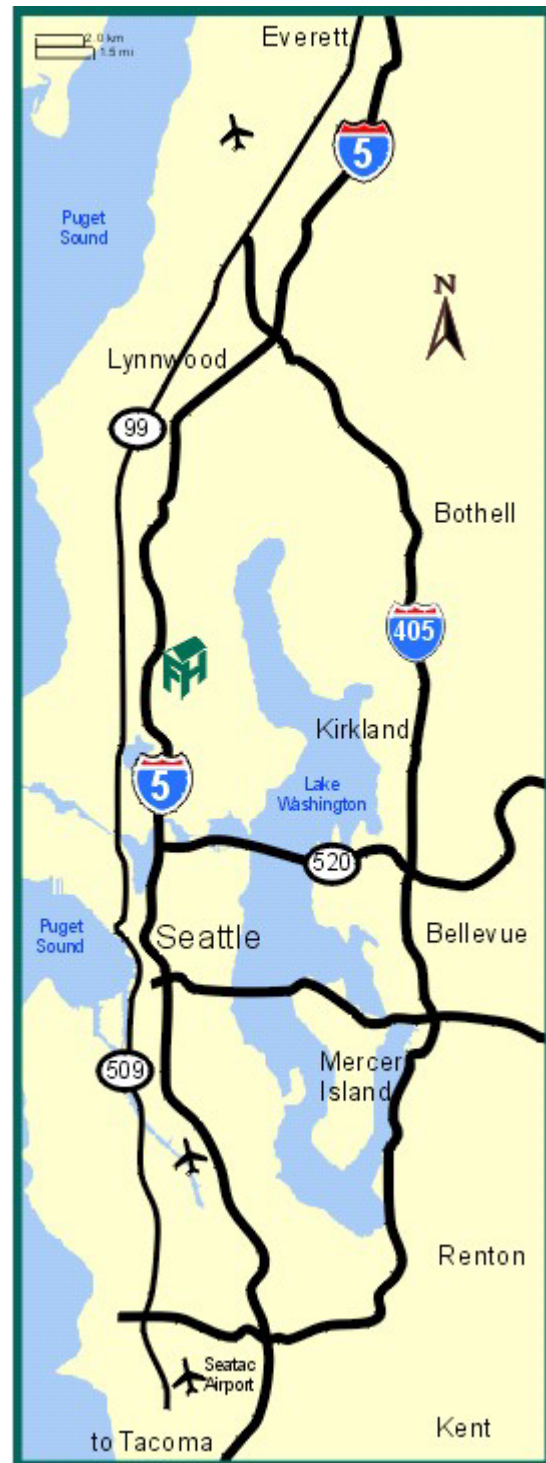

## Foundation House at Northgate

From the **South** (Olympia, Tacoma, Federal Way, Seatac Airport, Boeing Field, or Seattle):

- I-5 North to exit 173 Northgate Way/1st Ave.
- Turn left at the end of the exit ramp onto 1st Ave.
- Turn right at the next light onto Northgate Way
- Turn left at 3rd Ave.
- Foundation House will be on your left about 2 blocks from

From the **North** (Canada, Bellingham, Anacortes, Everett, Lynnwood):

- I-5 South to exit 173 Northgate Way
- Turn left at the end of the exit ramp onto Northgate Way
- Pass under I-5
- Turn left at 3rd Ave. (2nd light)
- Foundation House will be on your left about 2 blocks from

From the **East** (Bellevue, Issaquah, Ellensburg, Spokane):

- I-90 West to I-5 North
- I-5 North to exit 173 Northgate Way/1st Ave.
- Turn left at the end of the exit ramp onto 1st Ave.
- Turn right at the next light onto Northgate Way
- Turn left at 3rd Ave.