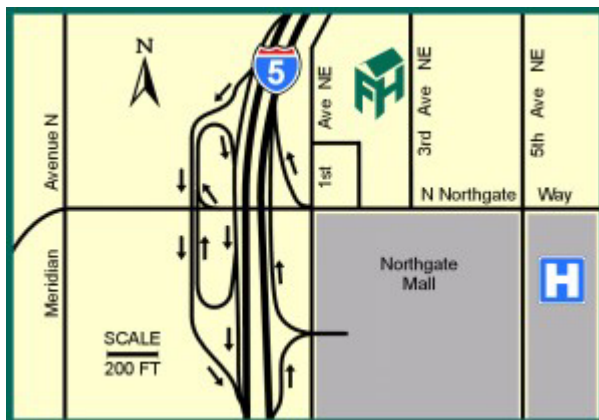

## Foundation House at Northgate

From the **South** (Olympia, Tacoma, Federal Way, Seatac Airport, Boeing Field, or Seattle):

- I-5 North to exit 173 Northgate Way/1st Ave.
- Turn left at the end of the exit ramp onto 1st Ave.
- Turn right at the next light onto Northgate Way
- Turn left at 3rd Ave.
- Foundation House will be on your left about 2 blocks from

From the **North** (Canada, Bellingham, Anacortes, Everett, Lynnwood):

- I-5 South to exit 173 Northgate Way
- Turn left at the end of the exit ramp onto Northgate Way
- Pass under I-5
- Turn left at 3rd Ave. (2nd light)
- Foundation House will be on your left about 2 blocks from

From the **East** (Bellevue, Issaquah, Ellensburg, Spokane):

- I-90 West to I-5 North
- I-5 North to exit 173 Northgate Way/1st Ave.
- Turn left at the end of the exit ramp onto 1st Ave.
- Turn right at the next light onto Northgate Way
- Turn left at 3rd Ave.